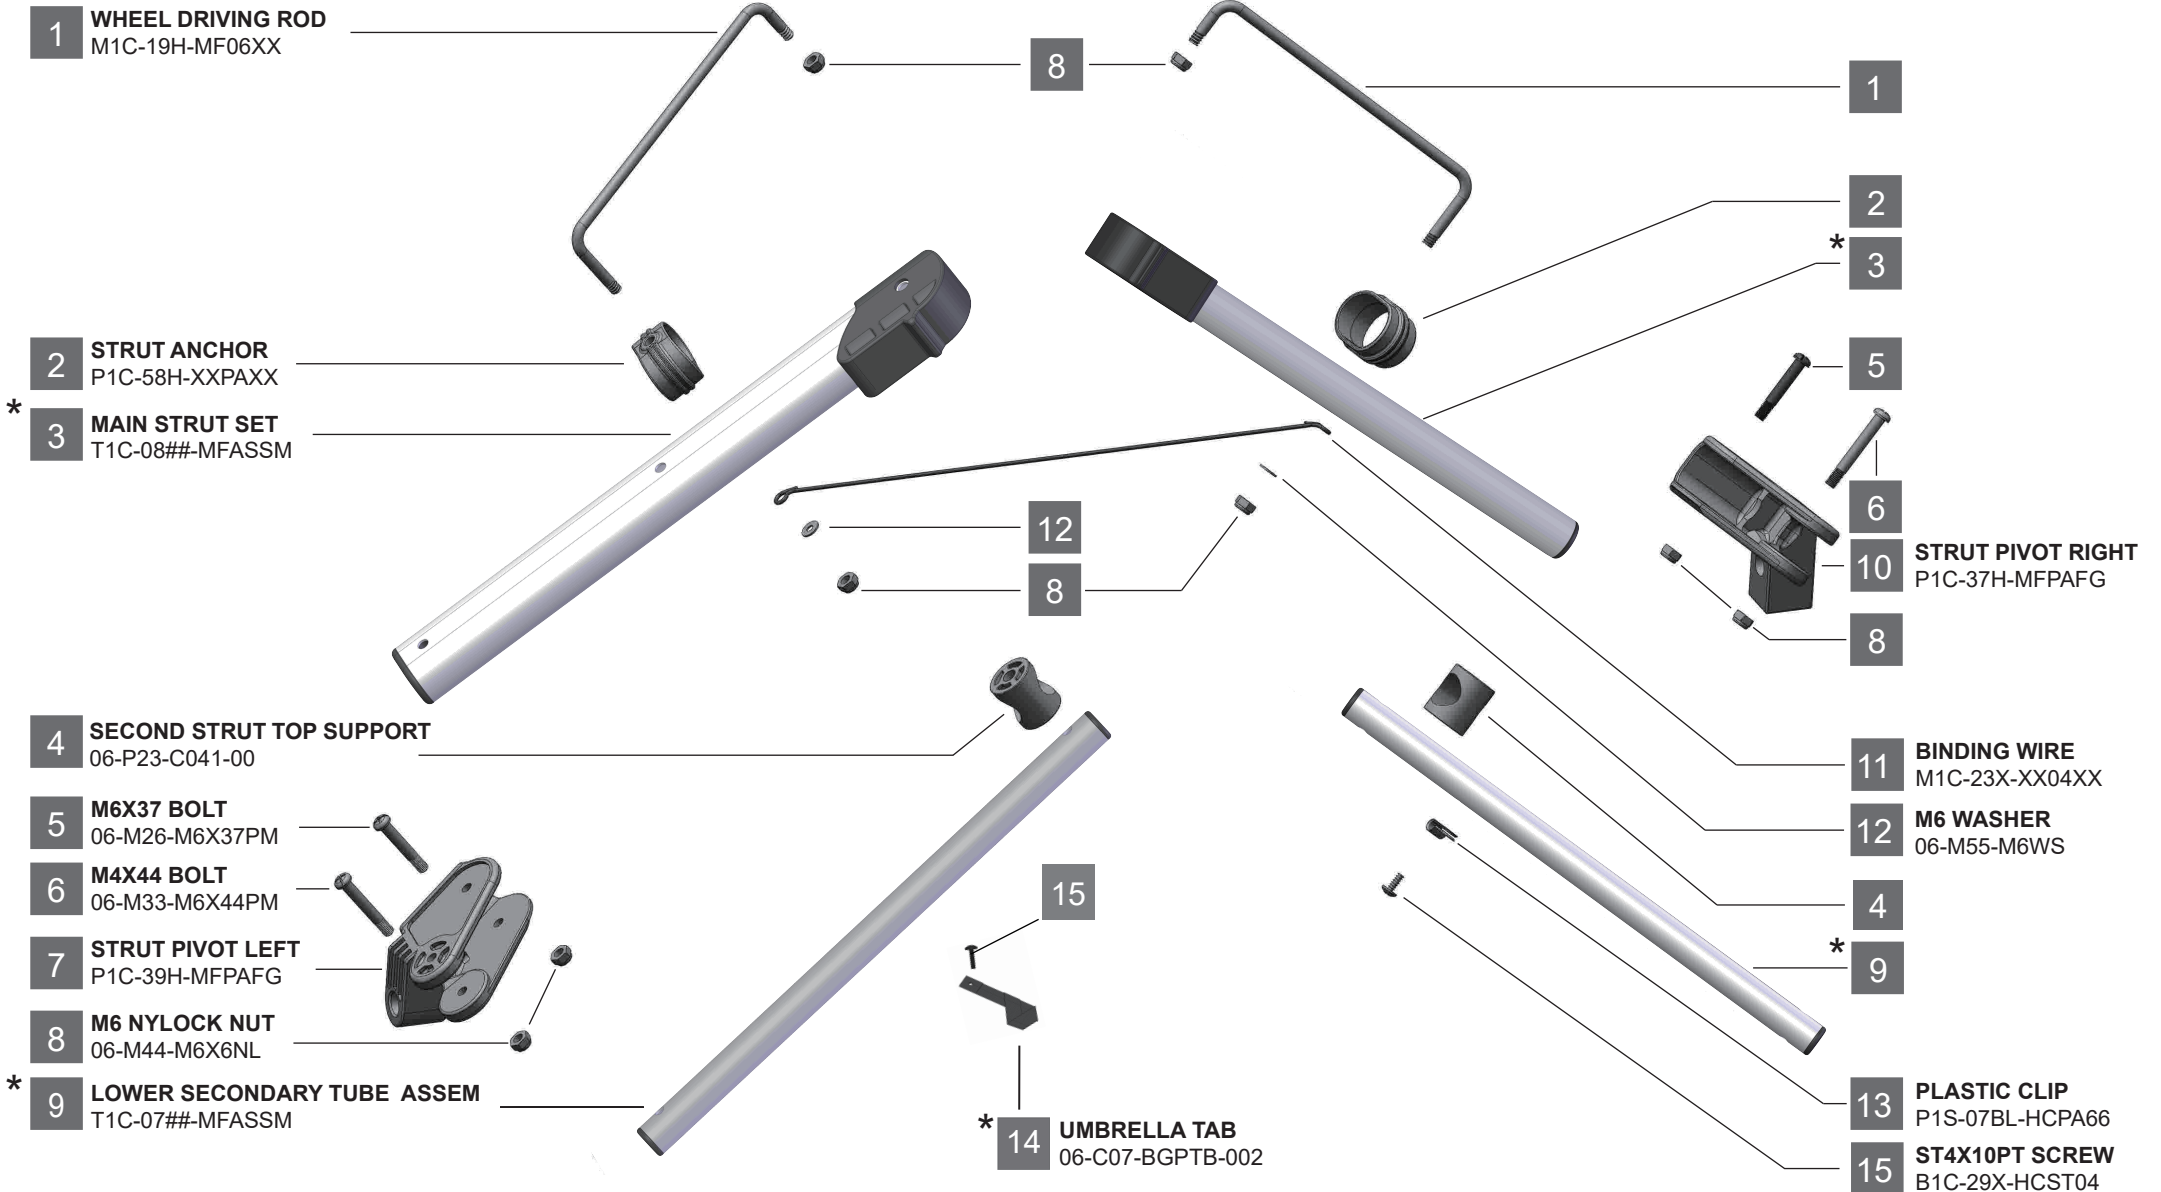

RV1D WHEEL SUPPORT ASSEMBLY v1.0

* ##-TO SPECIFY COLOR

■ SL-SILVER ■ CH-BLACK □ AW-WHITE

1 WHEEL DRIVING ROD
M1C-19H-MF06XX

2 STRUT ANCHOR
P1C-58H-XXPAXX

* 3 MAIN STRUT SET
T1C-08##-MFASSM

4 SECOND STRUT TOP SUPPORT
06-P23-C041-00

5 M6X37 BOLT
06-M26-M6X37PM

6 M4X44 BOLT
06-M33-M6X44PM

7 STRUT PIVOT LEFT
P1C-39H-MFPAFG

8 M6 NYLOCK NUT
06-M44-M6X6NL

* 9 LOWER SECONDARY TUBE ASSEM
T1C-07##-MFASSM

* 14 UMBRELLA TAB
06-C07-BGPTB-002

10 STRUT PIVOT RIGHT
P1C-37H-MFPAFG

11 BINDING WIRE
M1C-23X-XX04XX

12 M6 WASHER
06-M55-M6WS

13 PLASTIC CLIP
P1S-07BL-HCPA66

15 ST4X10PT SCREW
B1C-29X-HCST04